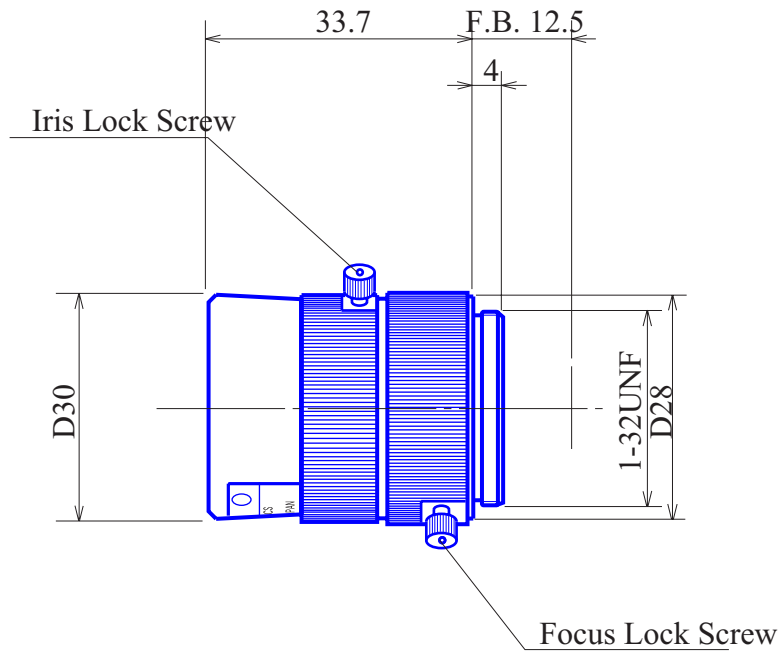

**1/3" Format Manual Iris Lenses**

**Item GMT18012S**

| ITEM NO.              |      | GMT18012S     |
|-----------------------|------|---------------|
| Focal Length          |      | 8 (mm)        |
| Iris Range            |      | F1.2          |
| Angle of View (H x V) | 1/3" | 37.5° x 27.7° |
| MOD                   |      | 0.1 (m)       |
| Dimension             |      | 30 x 34 (mm)  |
| Weight                |      | 35 (g)        |
| Mount                 |      | CS            |
| Notes                 |      | -             |