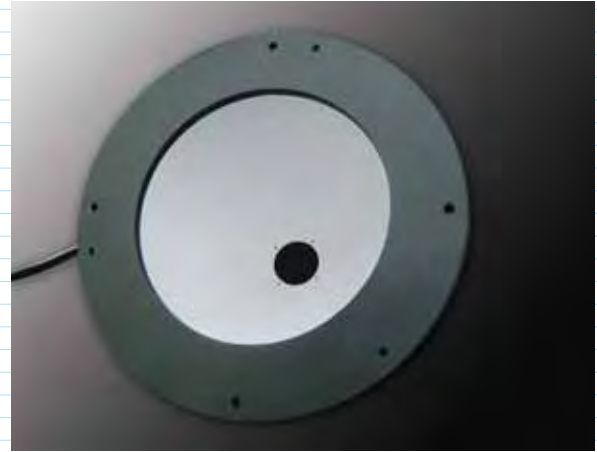

# Dome Lighting

Main Applications    Inspection of Glossy Surface    Printing inspection on cans

- High brightness with power LED
- Uniform non-shadowy light
- Able to combine with horizontal ring light

## Dome Lighting

Series	Model No.	Color	Dome Size(mm)	Power Consumption	Drawing
<b>UDM Series</b>	UDM-100R	Red	100	24V/9.0W	UDM-100*
	UDM-100W	White		24V/14.0W	
	UDM-100B	Blue		24V/14.0W	
	UDM-150R	Red	150	24V/16.0W	UDM-150*
	UDM-150W	White		24V/20.0W	
	UDM-150B	Blue		24V/20.0W	
	UDM-200R	Red	200	24V/22.0W	UDM-200*
	UDM-200W	White		24V/32.0W	
	UDM-200B	Blue		24V/32.0W	
	UDM-250R	Red	250	24V/25.0W	UDM-250*
	UDM-250W	White		24V/37.0W	
	UDM-250B	Blue		24V/37.0W	
UDM-300R	Red	300	24V/25.0W	UDM-300*	
UDM-300W	White		24V/41.0W		
UDM-300B	Blue		24V/41.0W		