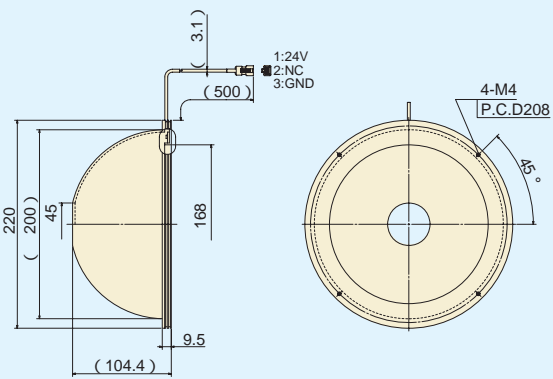

UDM-100*

UDM-150*

UDM-200*

UDM-250*

UDM-300*

UDM-COL100*

All dimensions in mm