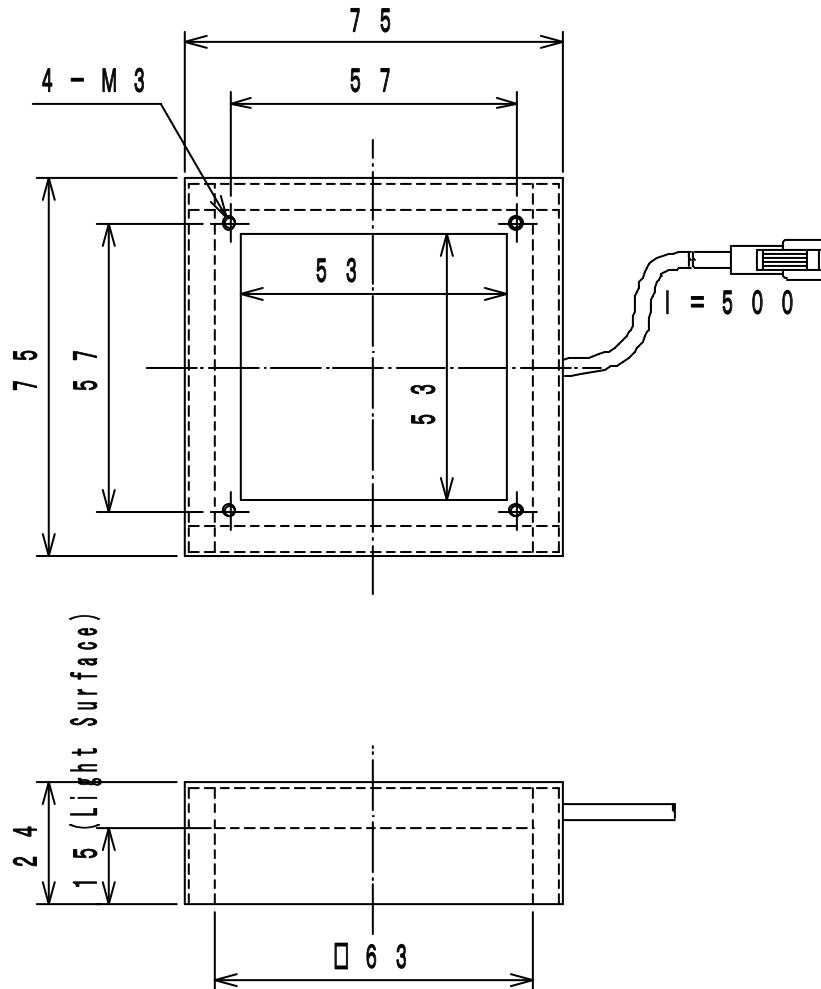

# LED BOX TYPE SURFACE LIGHTING

IPQ-75R

## Details of Connector

	Light	Power Supply
Connector	SMR-02V-B	SMP-02V-BC
Contact	BYM-001T-0.6	BHF-001T-0.8SS

- \* 48 Red LEDs
- \* Only 12V USE
- \* Electric Power Consumption 2.0W

承	認	作	成

3 1 2 - 0 3 0