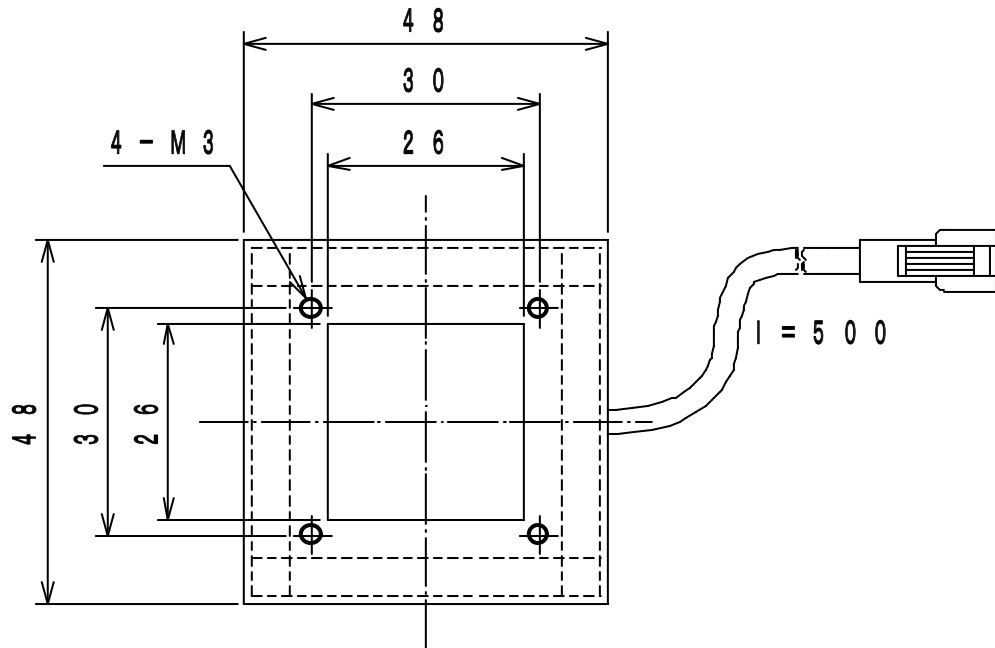

LED BOX TYPE SURFACE LIGHTING

IPQ-48W

Details of Connector

	Light	Power Supply
Connector	SMR-02V-B	SMP-02V-BC
Contact	BYM-001T-0.6	BHF-001T-0.8SS

- * 24 White LEDs
- * Only 12V USE
- * Electric Power Consumption 2.0W