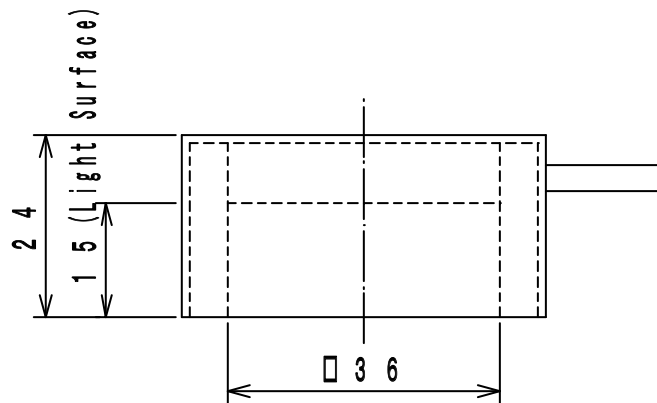

LED BOX TYPE SURFACE LIGHTING

IPQ-48W

Details of Connector

	Light	Power Supply
Connector	SMR-02V-B	SMP-02V-BC
Contact	BYM-001T-0.6	BHF-001T-0.8SS

- * 24 White LEDs
- * Only 12V USE
- * Electric Power Consumption 2.0W