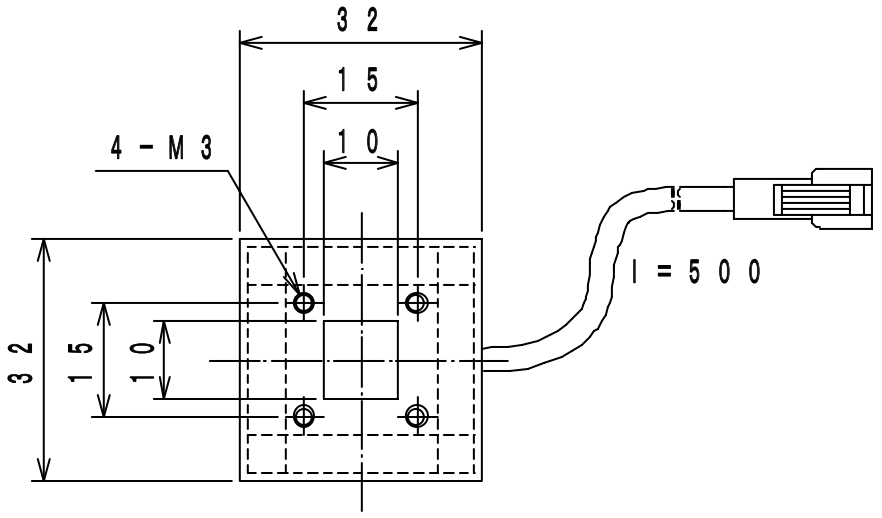

LED BOX TYPE SURFACE LIGHTING

IPQ-32W

Details of Connector

	Light	Power Supply
Connector	SMR-02V-B	SMP-02V-BC
Contact	BYM-001T-0.6	BHF-001T-0.8SS

- * 12 White LEDs
- * Only 12V USE
- * Electric Power Consumption 1.0W