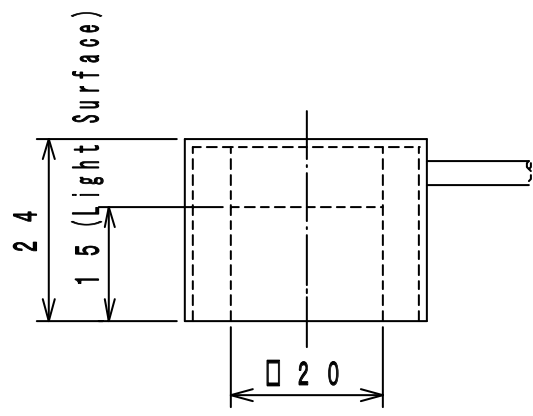

LED BOX TYPE SURFACE LIGHTING

IPQ-32W

Details of Connector

	Light	Power Supply
Connector	SMR-02V-B	SMP-02V-BC
Contact	BYM-001T-0.6	BHF-001T-0.8SS

- * 12 White LEDs
- * Only 12V USE
- * Electric Power Consumption 1.0W