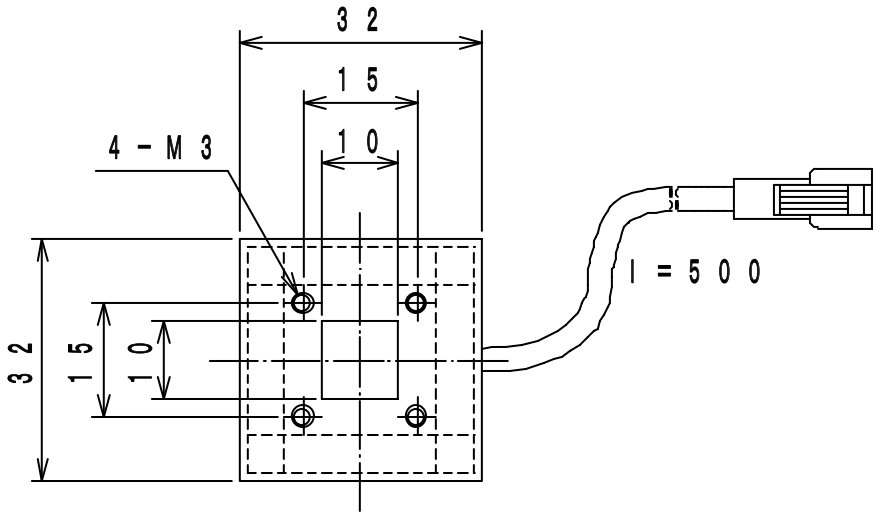

LED BOX TYPE SURFACE LIGHTING

IPQ-32R

Details of Connector

	Light	Power Supply
Connector	SMR-02V-B	SMP-02V-BC
Contact	BYM-001T-0.6	BHF-001T-0.8SS

- * 12 Red LEDs
- * Only 12V USE
- * Electric Power Consumption 0.5W