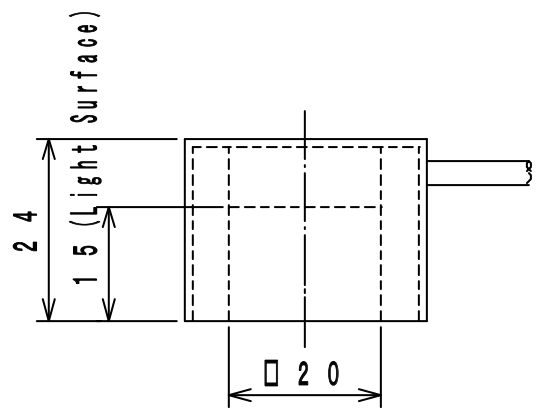

LED BOX TYPE SURFACE LIGHTING

IPQ-32R

Details of Connector

	Light	Power Supply
Connector	SMR-02V-B	SMP-02V-BC
Contact	BYM-001T-0.6	BHF-001T-0.8SS

- * 12 Red LEDs
- * Only 12V USE
- * Electric Power Consumption 0.5W