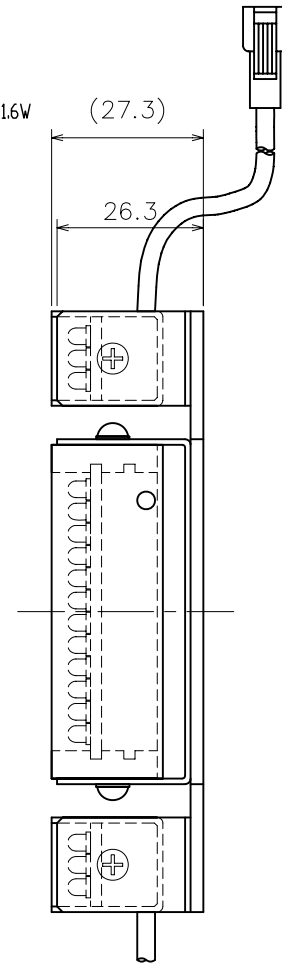

Square Bar Light
IDB-QC360W

Details of Connector

	Light	Power Supply
Connector	SMR-02V-B	SMP-02V-BC
Contact	BYM-001T-0.6	BHF-001T-0.8SS

- * 36 x 4 = 144 WHITE LEDs
- * Only 12V USE
- * Electric Power, Consumption 11.6W