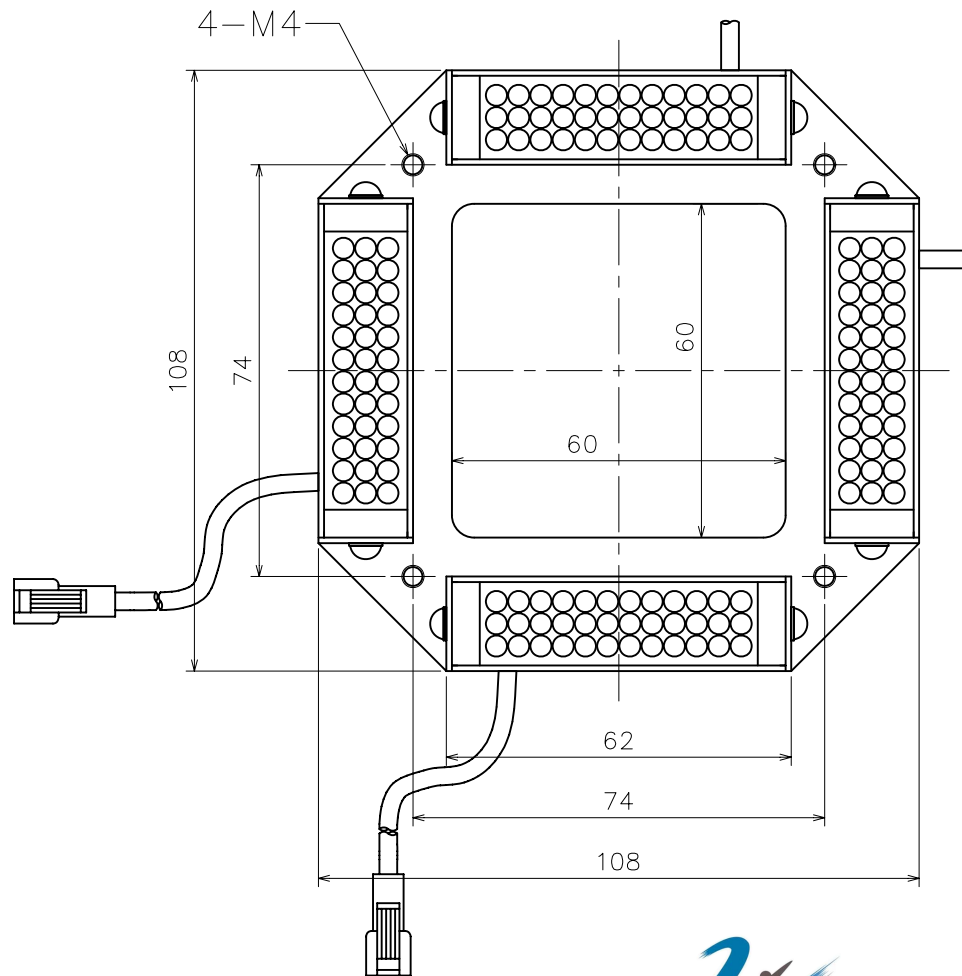

Square Bar Light
IDB-QC360W

Details of Connector

	Light	Power Supply
Connector	SMR-02V-B	SMP-02V-BC
Contact	BYM-001T-0.6	BHF-001T-0.8SS

- * 36 x 4 = 144 WHITE LEDs
- * Only 12V USE
- * Electric Power, Consumption 11.6W