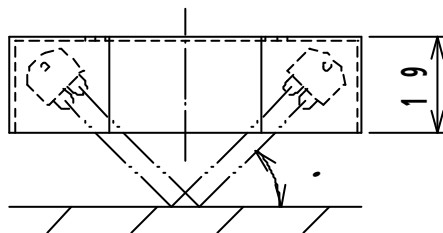

承	認	作	成

V.S. Technology Corp.

3 1 1 - 0 1 0