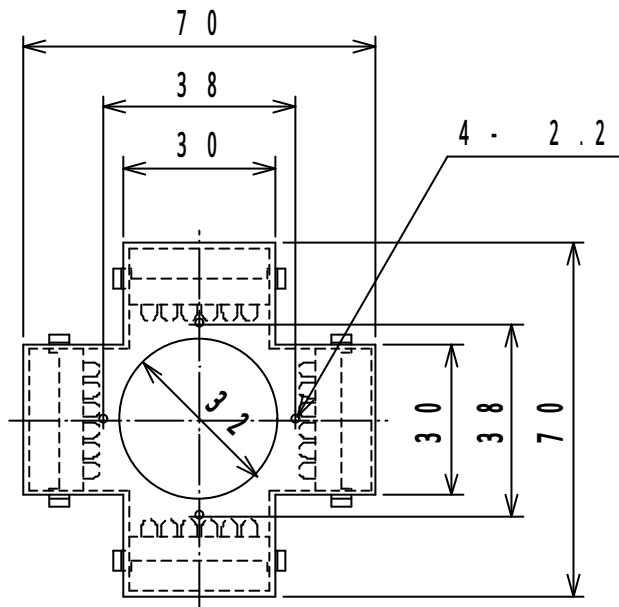

LED Rectangle Oblique Light

IDB-Q230R

Details of Connector

| | | |
|-----------|--------------|----------------|
| | Light | Power Supply |
| Connector | SMR-02V-B | SMP-02V-BC |
| Contact | BYM-001T-0.6 | BHF-001T-0.8SS |

* 12 x 4 (=48) Red LEDs

* Only 12V USE

* Electric Power Consumption 2.0W

| | | | |
|---|---|---|---|
| 承 | 認 | 作 | 成 |
| | | | |

V.S. Technology Corp.

3 1 1 - 0 1 0