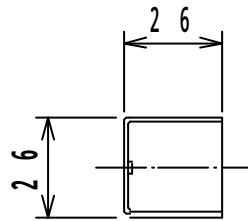

LED Linear Array Light

IDB-L600/20RS

Details of Connector

	Light	Power Supply
Connector	SMR-02V-B	SMP-02V-BC
Contact	BYM-001T-0.6	BHF-001T-0.8SS

- * 348 Red LEDs
- * Only 12V USE
- * Electric Power Consumption 14.0W