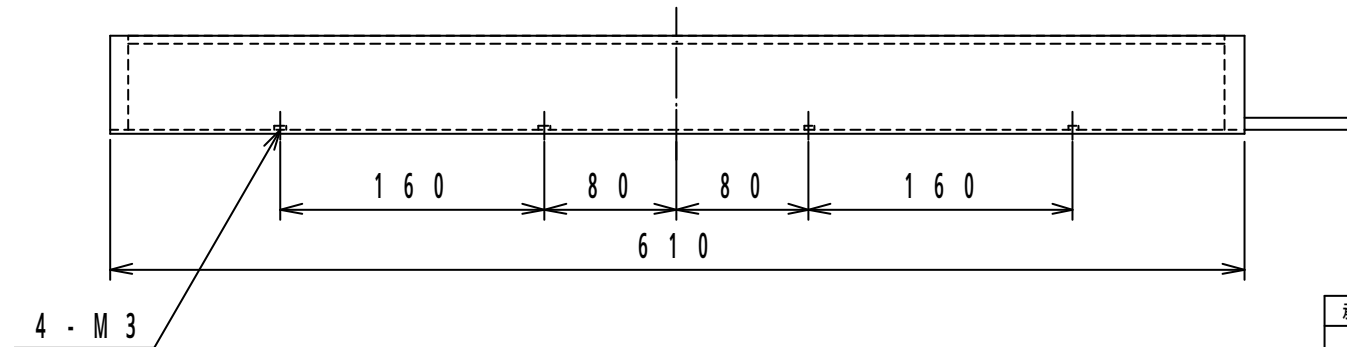

LED Linear Array Light

IDB-L600/20RS

Details of Connector

	Light	Power Supply
Connector	SMR-02V-B	SMP-02V-BC
Contact	BYM-001T-0.6	BHF-001T-0.8SS

- * 348 Red LEDs
- * Only 12V USE
- * Electric Power Consumption 14.0W