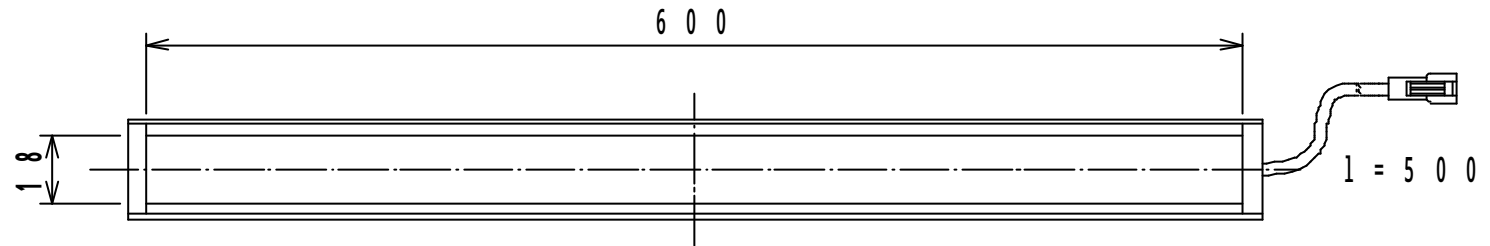

LED Linear Array Light

IDB-L600/20RS

Details of Connector

	Light	Power Supply
Connector	SMR-02V-B	SMP-02V-BC
Contact	BYM-001T-0.6	BHF-001T-0.8SS

- * 348 Red LEDs
- * Only 12V USE
- * Electric Power Consumption 14.0W