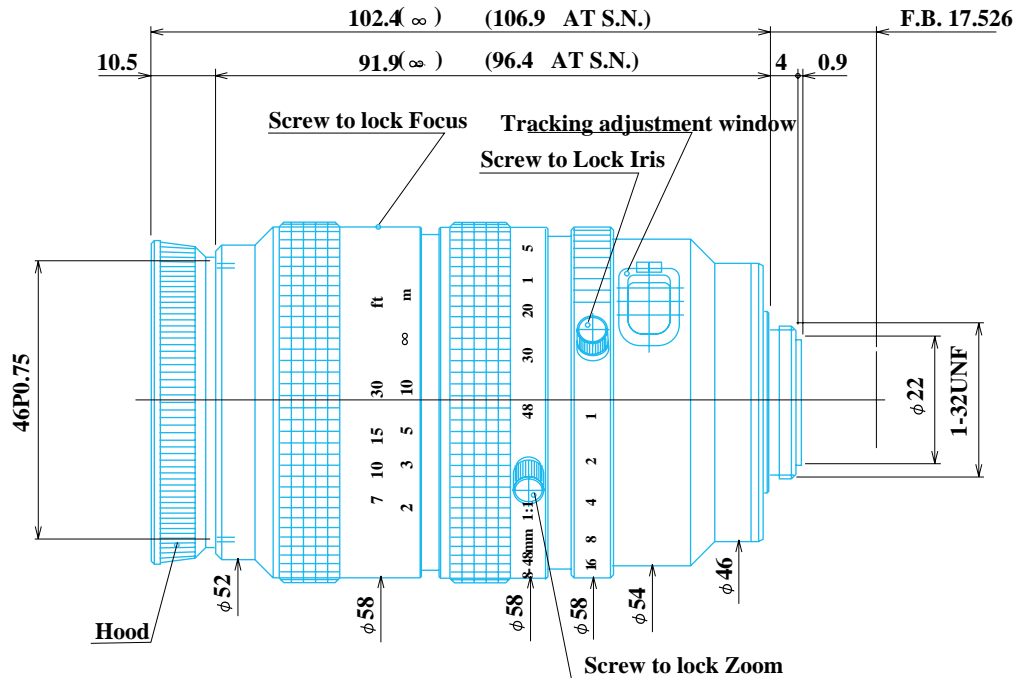

Manual Zoom Lens

Item No. GMZ8048010MCN

ITEM NO.		GMZ8048010MCN	
Focal Length		8.0 - 48.0 (mm)	
Iris Range		F1.0 - Close	
Angle of View (H x V x D)	1/2"	43.60° x 33.40° x 54.92°	
		7.70° x 5.70° x 9.58°	
MOD		1.0 (m)	
Filter Thread		M=46, P=0.75	
Dimension (D x L)		φ58 x 102.4 (mm)	
Weight		395 (g)	