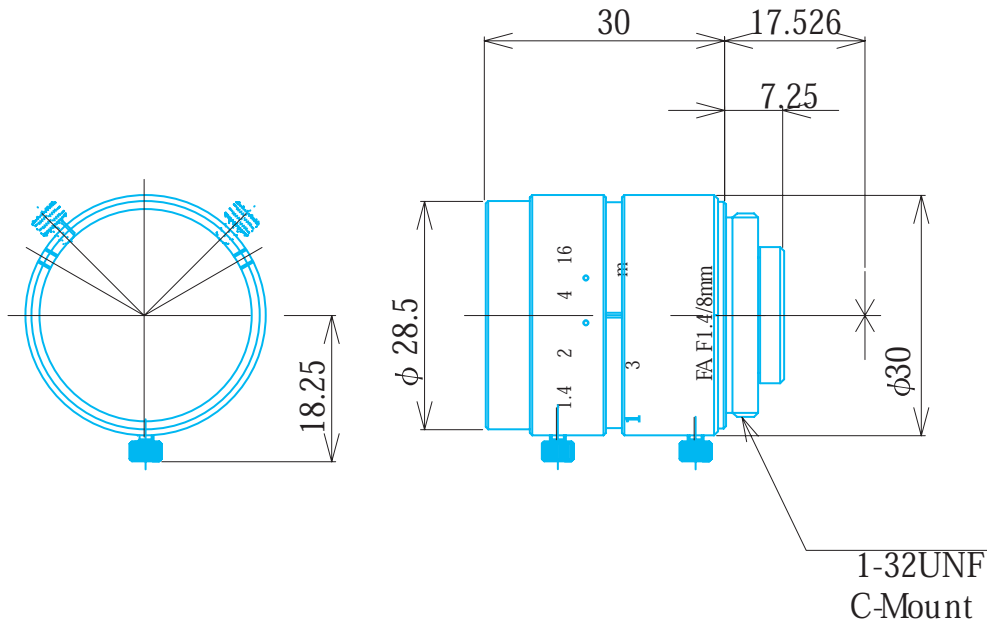

Manual Lenses

Item No. GMN38014MCN-1

ITEM NO.		GMN38014MCN-1	
Focal Length		8 (mm)	
Iris Range		F1.4 - 16	
Angle of View (Hx V x D)	1/2"	46.2° x 34.6° x 58.1°	
	2/3"	64.2° x 47.7° x 81.3°	
MOD		0.1 (m)	
Filter Thread		M=27 , P=0.5	
Dimention (D x L)		φ 30.0 x 30.0 (mm)	
Weight		55 (g)	