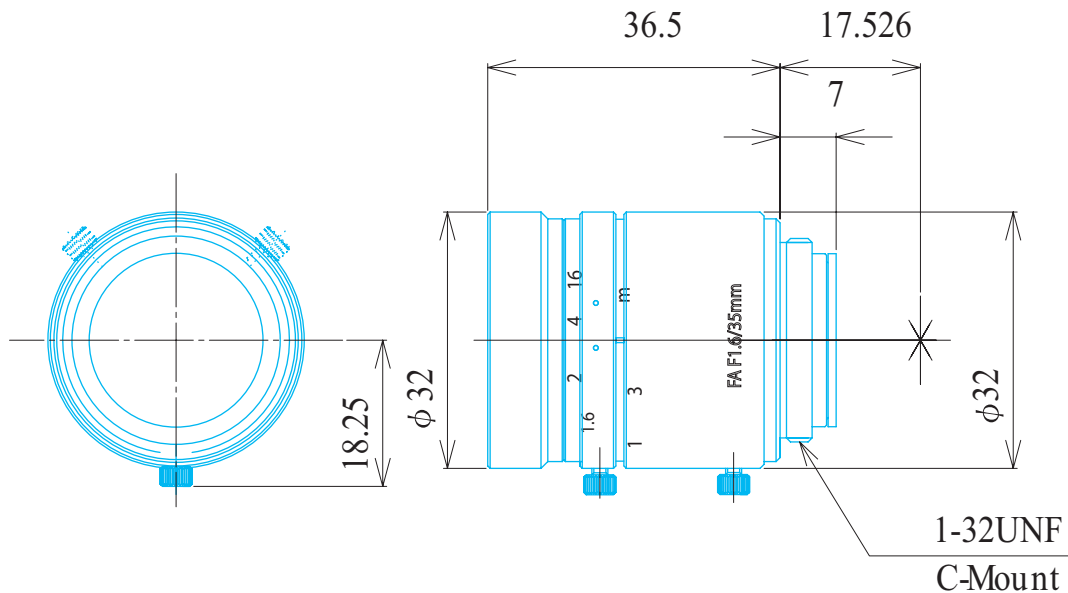

Manual Lenses

Item No. GMN33516MCN-1

ITEM NO.		GMN33516MCN-1	
Focal Length		35	(mm)
Iris Range		F1.6 - 16	
Angle of View (Hx V x D)	1/2"	10.5° x 7.9° x 13.1°	
	2/3"	14.4° x 10.8° x 17.9°	
MOD		0.35	(m)
Filter Thread		M=30.5 , P=0.5	
Dimention (D x L)		φ 32.0 x 36.5	(mm)
Weight		75	(g)